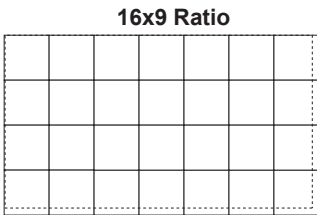

Barco 10mm Indoor Surface Mount LED Tiles Various 16:9 Aspect Ratio Wall Layouts

4.5' X 8'
Actual 4.41'x7.35'
TILES: 3 x 5 (15)
WEIGHT: 600 LBS
POWER: 30 Amps Max

5.6' X 10'
Actual 5.88'x10.28'
TILES: 4 x 7 (28)
WEIGHT: 1,120 LBS
POWER: 56 Amps Max

10.1' X 18'
Actual 10.28'x17.63'
TILES: 7 x 12 (84)
WEIGHT: 3,360 LBS
POWER: 168 Amps Max

6.75' X 12'
Actual 7.35'x11.75'
TILES: 5 x 8 (40)
WEIGHT: 1,600 LBS
POWER: 80 Amps Max

11.2' X 20'
Actual 11.75'x20.57'
TILES: 8 x 14 (112)
WEIGHT: 4,480 LBS
POWER: 224 Amps Max

7.8' X 14'
Actual 7.35'x14.7'
TILES: 5 x 10 (50)
WEIGHT: 2,000 LBS
POWER: 100 Amps Max

9' X 16'
Actual 8.82'x16.16'
TILES: 6 x 11 (66)
WEIGHT: 2,640 LBS
POWER: 132 Amps Max

*Other wall sizes available - Please call for custom wall configurations