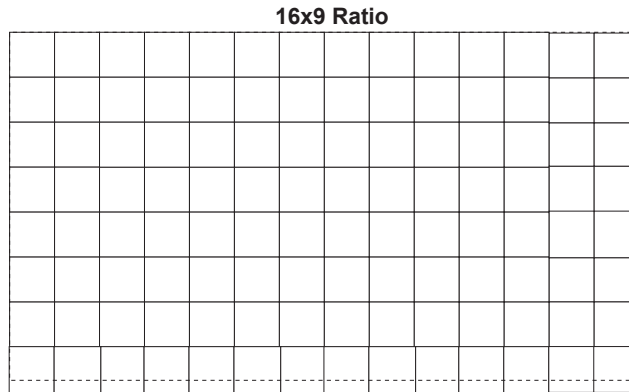

Barco 10mm Indoor Surface Mount LED Tiles Various 16:9 Aspect Ratio Wall Layouts

4.5' X 8'
Actual 4.41'x7.35'
TILES: 3 x 5 (15)
WEIGHT: 600 LBS
POWER: 30 Amps Max

5.6' X 10'
Actual 5.88'x10.28'
TILES: 4 x 7 (28)
WEIGHT: 1,120 LBS
POWER: 56 Amps Max

10.1' X 18'
Actual 10.28'x17.63'
TILES: 7 x 12 (84)
WEIGHT: 3,360 LBS
POWER: 168 Amps Max

6.75' X 12'
Actual 7.35'x11.75'
TILES: 5 x 8 (40)
WEIGHT: 1,600 LBS
POWER: 80 Amps Max

11.2' X 20'
Actual 11.75'x20.57'
TILES: 8 x 14 (112)
WEIGHT: 4,480 LBS
POWER: 224 Amps Max

7.8' X 14'
Actual 7.35'x14.7'
TILES: 5 x 10 (50)
WEIGHT: 2,000 LBS
POWER: 100 Amps Max

9' X 16'
Actual 8.82'x16.16'
TILES: 6 x 11 (66)
WEIGHT: 2,640 LBS
POWER: 132 Amps Max

*Other wall sizes available - Please call for custom wall configurations