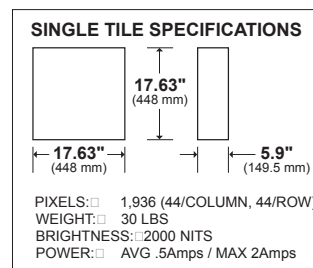

Barco 10mm Indoor Surface Mount LED Tiles Various 16:9 Aspect Ratio Wall Layouts

4.5' X 8'
Actual 4.41'x7.35'
TILES: 3 x 5 (15)
WEIGHT: 600 LBS
POWER: 30 Amps Max

5.6' X 10'
Actual 5.88'x10.28'
TILES: 4 x 7 (28)
WEIGHT: 1,120 LBS
POWER: 56 Amps Max

10.1' X 18'
Actual 10.28'x17.63'
TILES: 7 x 12 (84)
WEIGHT: 3,360 LBS
POWER: 168 Amps Max

6.75' X 12'
Actual 7.35'x11.75'
TILES: 5 x 8 (40)
WEIGHT: 1,600 LBS
POWER: 80 Amps Max

11.2' X 20'
Actual 11.75'x20.57'
TILES: 8 x 14 (112)
WEIGHT: 4,480 LBS
POWER: 224 Amps Max

7.8' X 14'
Actual 7.35'x14.7'
TILES: 5 x 10 (50)
WEIGHT: 2,000 LBS
POWER: 100 Amps Max

9' X 16'
Actual 8.82'x16.16'
TILES: 6 x 11 (66)
WEIGHT: 2,640 LBS
POWER: 132 Amps Max

*Other wall sizes available - Please call for custom wall configurations