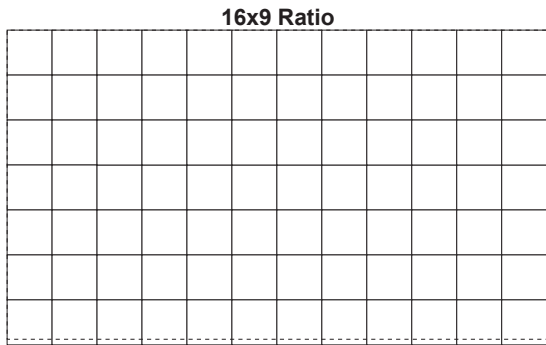

Barco 10mm Indoor Surface Mount LED Tiles Various 16:9 Aspect Ratio Wall Layouts

4.5' X 8'
Actual 4.41'x7.35'
TILES: 3 x 5 (15)
WEIGHT: 600 LBS
POWER: 30 Amps Max

5.6' X 10'
Actual 5.88'x10.28'
TILES: 4 x 7 (28)
WEIGHT: 1,120 LBS
POWER: 56 Amps Max

10.1' X 18'
Actual 10.28'x17.63'
TILES: 7 x 12 (84)
WEIGHT: 3,360 LBS
POWER: 168 Amps Max

6.75' X 12'
Actual 7.35'x11.75'
TILES: 5 x 8 (40)
WEIGHT: 1,600 LBS
POWER: 80 Amps Max

11.2' X 20'
Actual 11.75'x20.57'
TILES: 8 x 14 (112)
WEIGHT: 4,480 LBS
POWER: 224 Amps Max

7.8' X 14'
Actual 7.35'x14.7'
TILES: 5 x 10 (50)
WEIGHT: 2,000 LBS
POWER: 100 Amps Max

9' X 16'
Actual 8.82'x16.16'
TILES: 6 x 11 (66)
WEIGHT: 2,640 LBS
POWER: 132 Amps Max

*Other wall sizes available - Please call for custom wall configurations