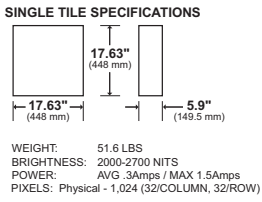

### Various Wall Layouts

**9' X 12'**  
**Actual 8.82'x11.76'**  
 TILES: 6 x 8 (48)  
 WEIGHT: 2,480 LBS  
 POWER: 72Amps Max

**6.75' X 9'**  
**Actual 8.82'x7.35'**  
 TILES: 5 x 6 (30)  
 WEIGHT: 1,560 LBS  
 POWER: 45Amps Max

**10.5' X 14'**  
**Actual 10.29'x14.7'**  
 TILES: 7 x 10 (70)  
 WEIGHT: 3,650 LBS  
 POWER: 105Amps Max

**7.8' X 14'**  
**Actual 7.35'x14.7'**  
 TILES: 5 x 10 (50)  
 WEIGHT: 2,600 LBS  
 POWER: 75Amps Max

**13.5' X 18'**  
**Actual 13.23'x17.64'**  
 TILES: 9 x 12 (108)  
 WEIGHT: 5,580 LBS  
 POWER: 162Amps Max

**10.1' X 18'**  
**Actual 10.29'x17.64'**  
 TILES: 7 x 12 (84)  
 WEIGHT: 4,380 LBS  
 POWER: 126Amps Max

**22.5' X 40'**  
**Actual 22.05'x41.16'**  
 TILES: 15 x 28 (420)  
 WEIGHT: 21,700 LBS  
 POWER: 630Amps Max

\*Other wall sizes available - Please call for custom wall configurations