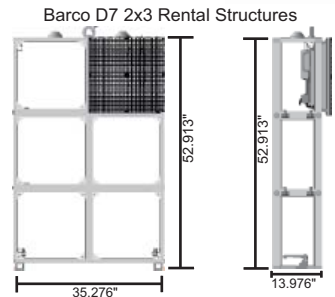

### Various Wall Layouts

**9' X 12'**  
**Actual 8.82'x11.76'**  
 TILES: 6 x 8 (48)  
 WEIGHT: 2,480 LBS  
 POWER: 72Amps Max

**6.75' X 9'**  
**Actual 8.82'x7.35'**  
 TILES: 5 x 6 (30)  
 WEIGHT: 1,560 LBS  
 POWER: 45Amps Max

**10.5' X 14'**  
**Actual 10.29'x14.7'**  
 TILES: 7 x 10 (70)  
 WEIGHT: 3,650 LBS  
 POWER: 105Amps Max

**7.8' X 14'**  
**Actual 7.35'x14.7'**  
 TILES: 5 x 10 (50)  
 WEIGHT: 2,600 LBS  
 POWER: 75Amps Max

**13.5' X 18'**  
**Actual 13.23'x17.64'**  
 TILES: 9 x 12 (108)  
 WEIGHT: 5,580 LBS  
 POWER: 162Amps Max

**10.1' X 18'**  
**Actual 10.29'x17.64'**  
 TILES: 7 x 12 (84)  
 WEIGHT: 4,380 LBS  
 POWER: 126Amps Max

**22.5' X 40'**  
**Actual 22.05'x41.16'**  
 TILES: 15 x 28 (420)  
 WEIGHT: 21,700 LBS  
 POWER: 630Amps Max

\*Other wall sizes available - Please call for custom wall configurations