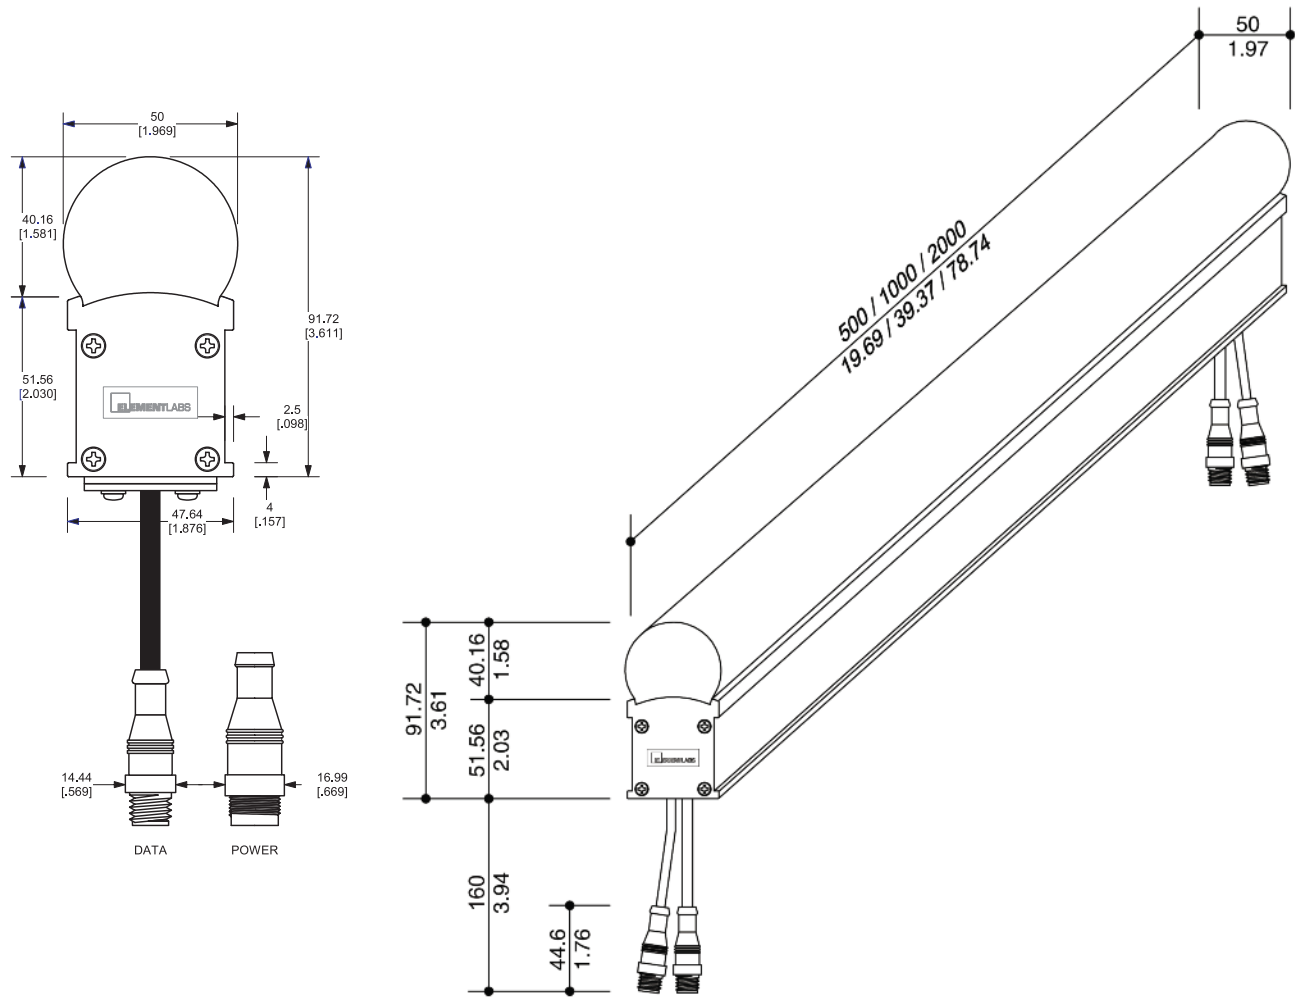

Versa[®]TUBE

v2i series

Brilliant. Attractive. Intense. Versa[®] TUBE is a robust LED fixture that delivers limitless effects from vibrant patterns to subtle, organic color flows.

A Versa TUBE display can be configured in any layout imaginable. Any video can then be mapped onto the display. The result: a fluid, colorful palette that moves light in ways never before seen.

**INDUSTRY PREFERRED
SOLUTION**

BRILLIANT COLOR RANGE

**EASY CONTROL
THROUGH VIDEO**

www.elementlabs.com

Versa[®]TUBE

v2i series

Specifications

		v2i HD
Resolution		36 pixels/meter
Colors		Over 1 billion (30-bit)
Output		900 nits (cd/m ²)
Lens		Diffused
Control		Versa DRIVE C1 or Versa DRIVE D2
Power		56 watts/meter
Power input		100-240 VAC 50/60Hz
Dimensions	Length	0.5 m (19.68 in.) 1.0 m (39.37 in.) 2.0 m (78.74 in.)
	Width	50.0 mm (1.97 in.)
	Height	92.1 mm (3.62 in.)
Weight		2.4 kg/m (5.20 lbs.)