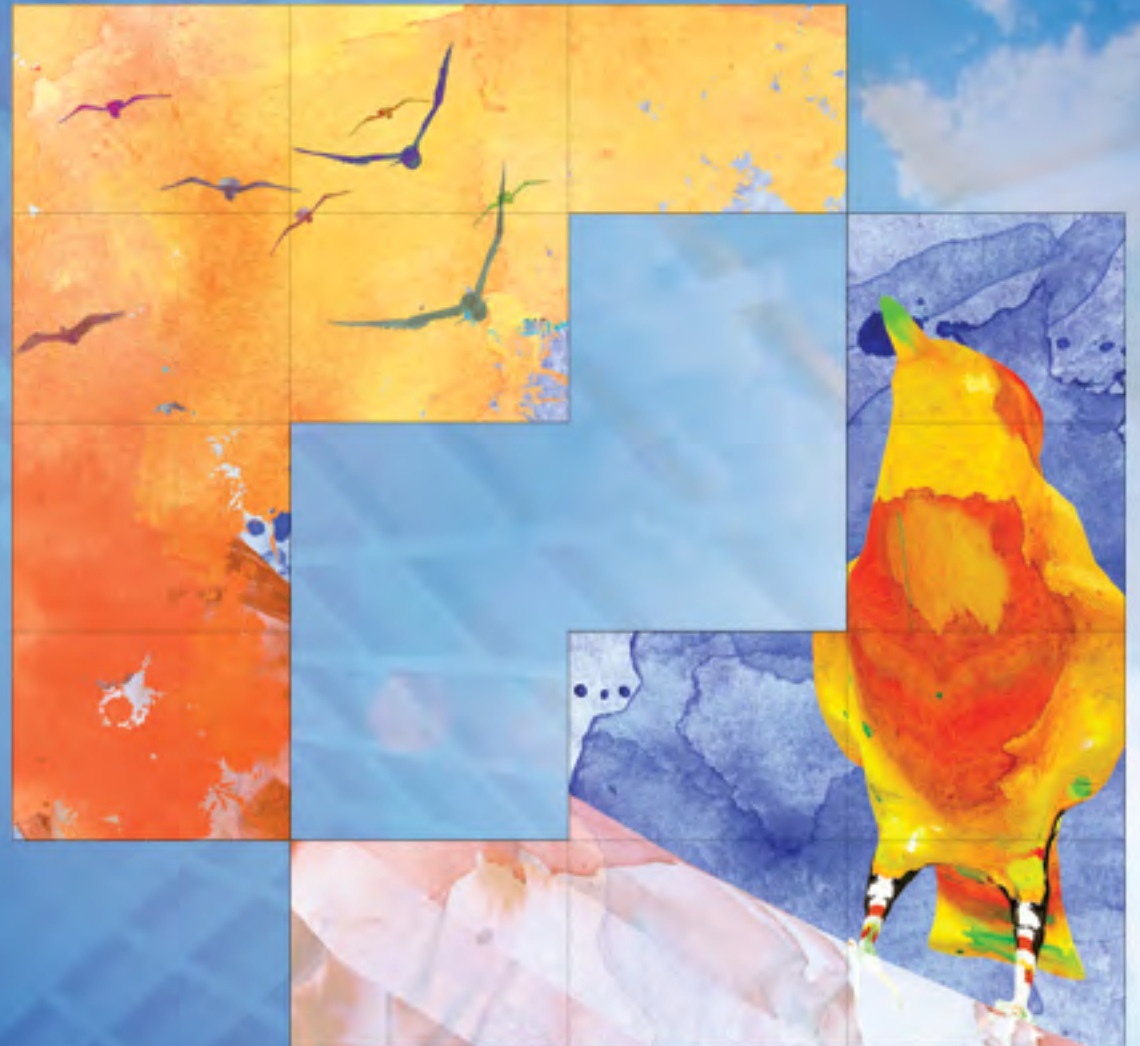

SIZE: 3 x 8' x 1'

NATIVE RESOLUTION: 4320 x 540 PER STRIP

HYBRID WALL

QUANTITY: 14 MICROTILES

SIZE: 64" x 60"

NATIVE RESOLUTION: 2880 x 2700