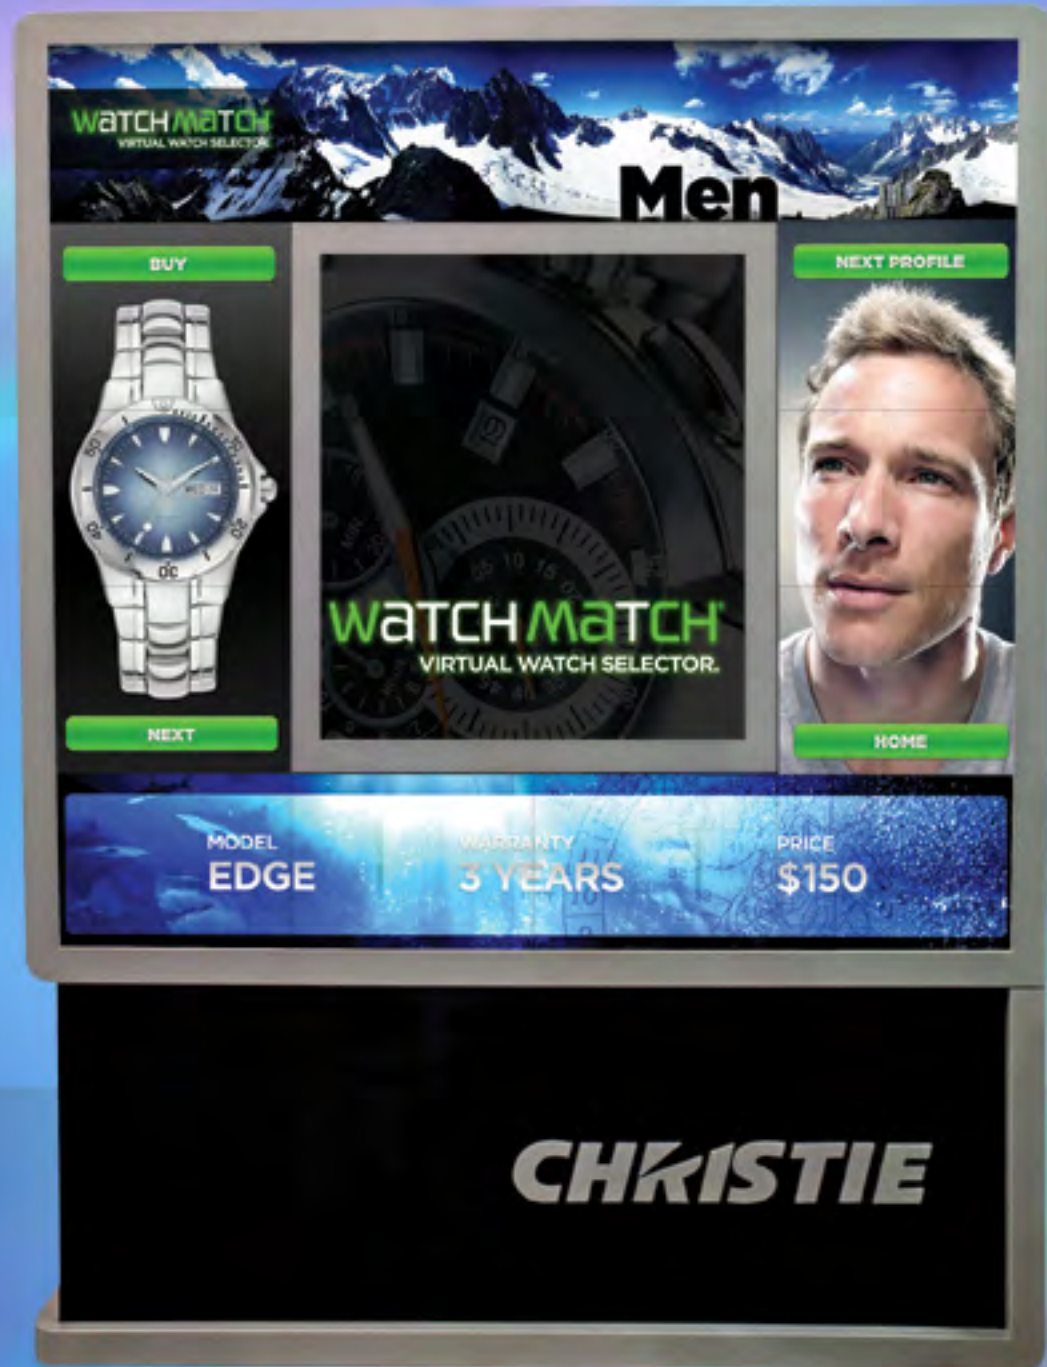

QUANTITY: 14 MICROTILES

SIZE: 64" x 60"

NATIVE RESOLUTION: 2880 x 2700